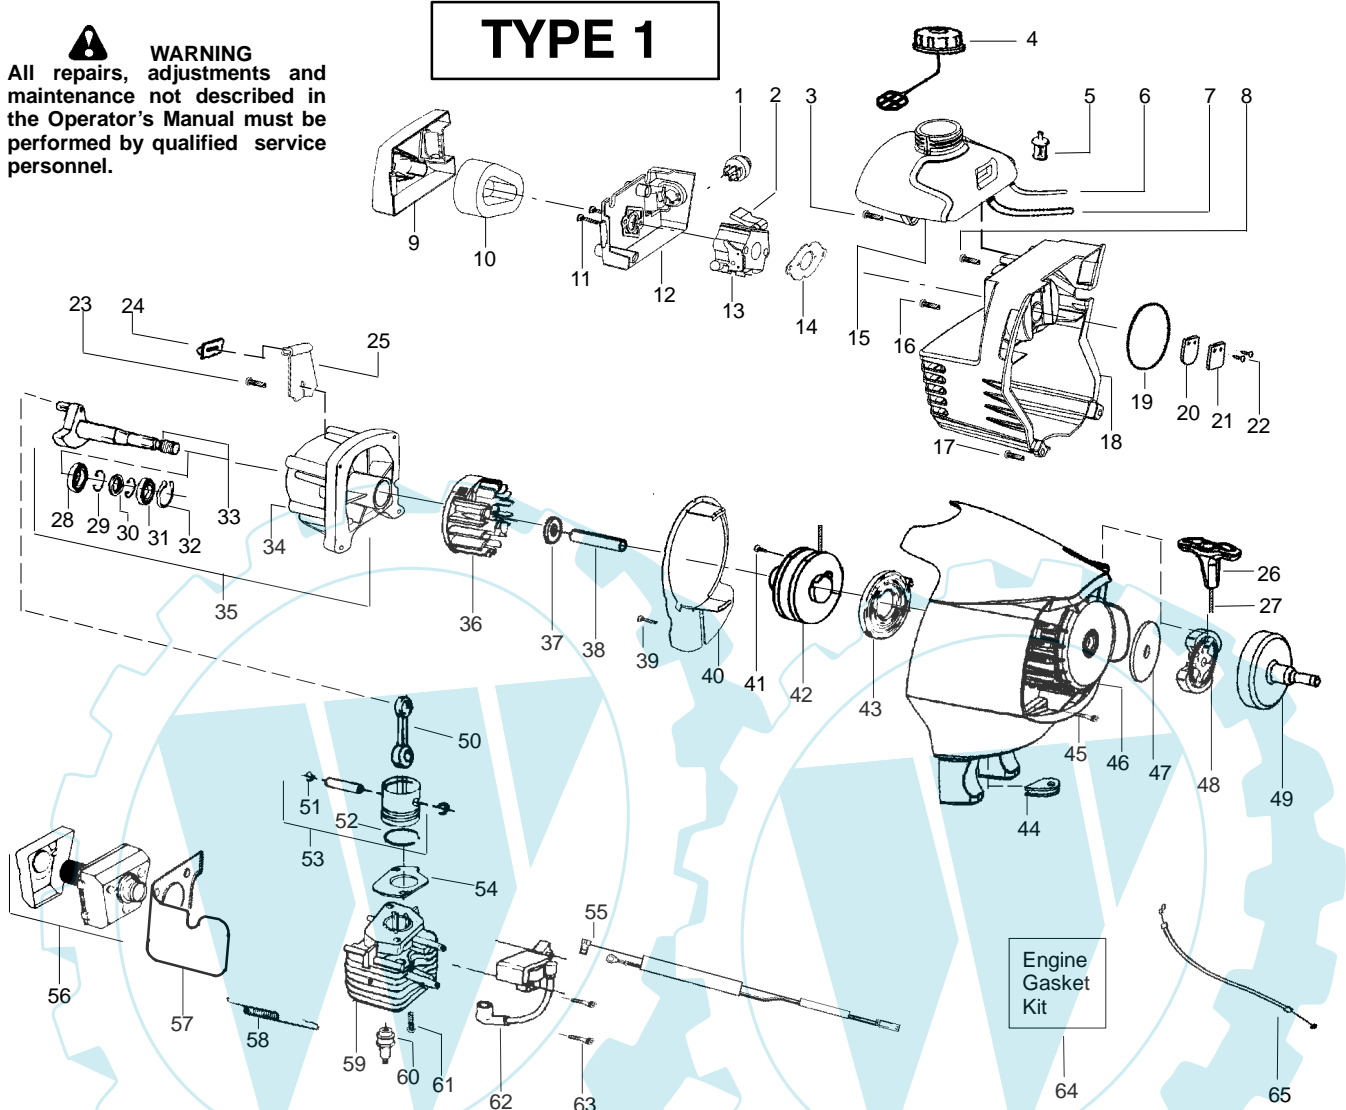

PARTS LIST NO. 530165375		Flymo PARTS LIST Electrolux	MODEL(s) XLT3000 & XLT3000+	
DATE 9/27/07	Replaces 530165375 - 12/15/06		Note: Illustration may differ from actual model due to design changes	PAGE NO. 3

WARNING
All repairs, adjustments and maintenance not described in the Operator's Manual must be performed by qualified service personnel.

TYPE 1

Ref.	Part No.	Description	Ref.	Part No.	Description	Ref.	Part No.	Description
1.	530047721	Bulb-Purge	24.	530055492	Isolator-Tank	48.	530055122	Assy-Clutch
2.	530071717	Kit-Choke Lever	25.	530054941	Ret.-Tank	49.	530028799	Drum-Clutch
3.	530015843	Screw-tank	26.	530058742	Handle-Starter	50.	530010960	Assy-Conn. Rod
4.	530057736	Cap-Fuel w/ret.	27.	530071325	Kit-Rope	51.	530015162	Ret.-Piston pin
5.	530095646	Assy-Fuel pickup	28.	530032103	Bearing-Inner	52.	530012594	Ring-Piston
6.	530069247	Kit-Carb/Purge fuel line	29.	530015787	Retainer	53.	530071998	Kit-Piston (Incl. 51,52)
7.	530069216	Kit-Tank/Purge fuel line	30.	530019158	Seal	54.	530071401	Gasket-Cylinder(kit)
8.	530015775	Screw	31.	530032102	Bearing-Outer	55.	530058846	Assy-Leadwire
9.	530150088	Cover-Air box	32.	530015789	Ret.-Crankshaft	56.	530069310	Kit-Muffler
10.	530054946	Filter-Air	33.	530028807	Assy-Crankshaft	57.	530058957	Shield
11.	530015849	Screw-Carb.	34.	530012514	Assy-Crankcase (Incl. 28-31)	58.	530036409	Spring-Muffler
12.	530150080	Box-Air	35.	530071685	Assy-C'case/C'shaft (Incl. 32,33,34)	59.	530012488	Cylinder
13.	530071637	Assy-Carb(WT628)	36.	530055524	Assy-Flywheel	60.	952030249	Plug-Spark(RCJ-6Y)
(Note: Repair kits are not available for this carburetor)			37.	530016030	Washer	61.	530001624	Bolt-Cyl. 1/4-20"
14.	530071401	Gasket-Carb.(kit)	38.	530055620	Spacer	62.	530039218	Module-Ignition
15.	530150092	Assy-Fuel Tank	39.	530015775	Screw-Baffle	63.	530016357	Screw-Module
16.	530015771	Screw-Crankcase	40.	530054939	Plate-Baffle	64.	530071401	Kit-Gasket (Incl. 14,19, 54)
17.	530015952	Screw-Shroud	41.	530016391	Screw-Rope	65.	545026801	Assy-Throttle cable
18.	530150089	Shroud w/heat shield	42.	530071399	Kit-Pulley(incl.41)			
19.	530071401	O-ring-Shroud (kit)	43.	530042086	Spring-Starter			
20.	530027593	Valve-Reed	44.	530019182	Grommet			
21.	530054596	Stop-Reed	45.	530015810	Screw-F/hsg.			
22.	530016064	Screw-Reed stop	46.	545020003	Assy.-Fan Housing			
23.	530015875	Screw-Retainer	47.	530094189	Washer-Clutch			

✓ = NEW PART NUMBER FOR THIS IPL   * = REFER TO THE SERVICE REFERENCE INDICATED FOR MORE INFORMATION. (LOCATED AT END OF IPL)