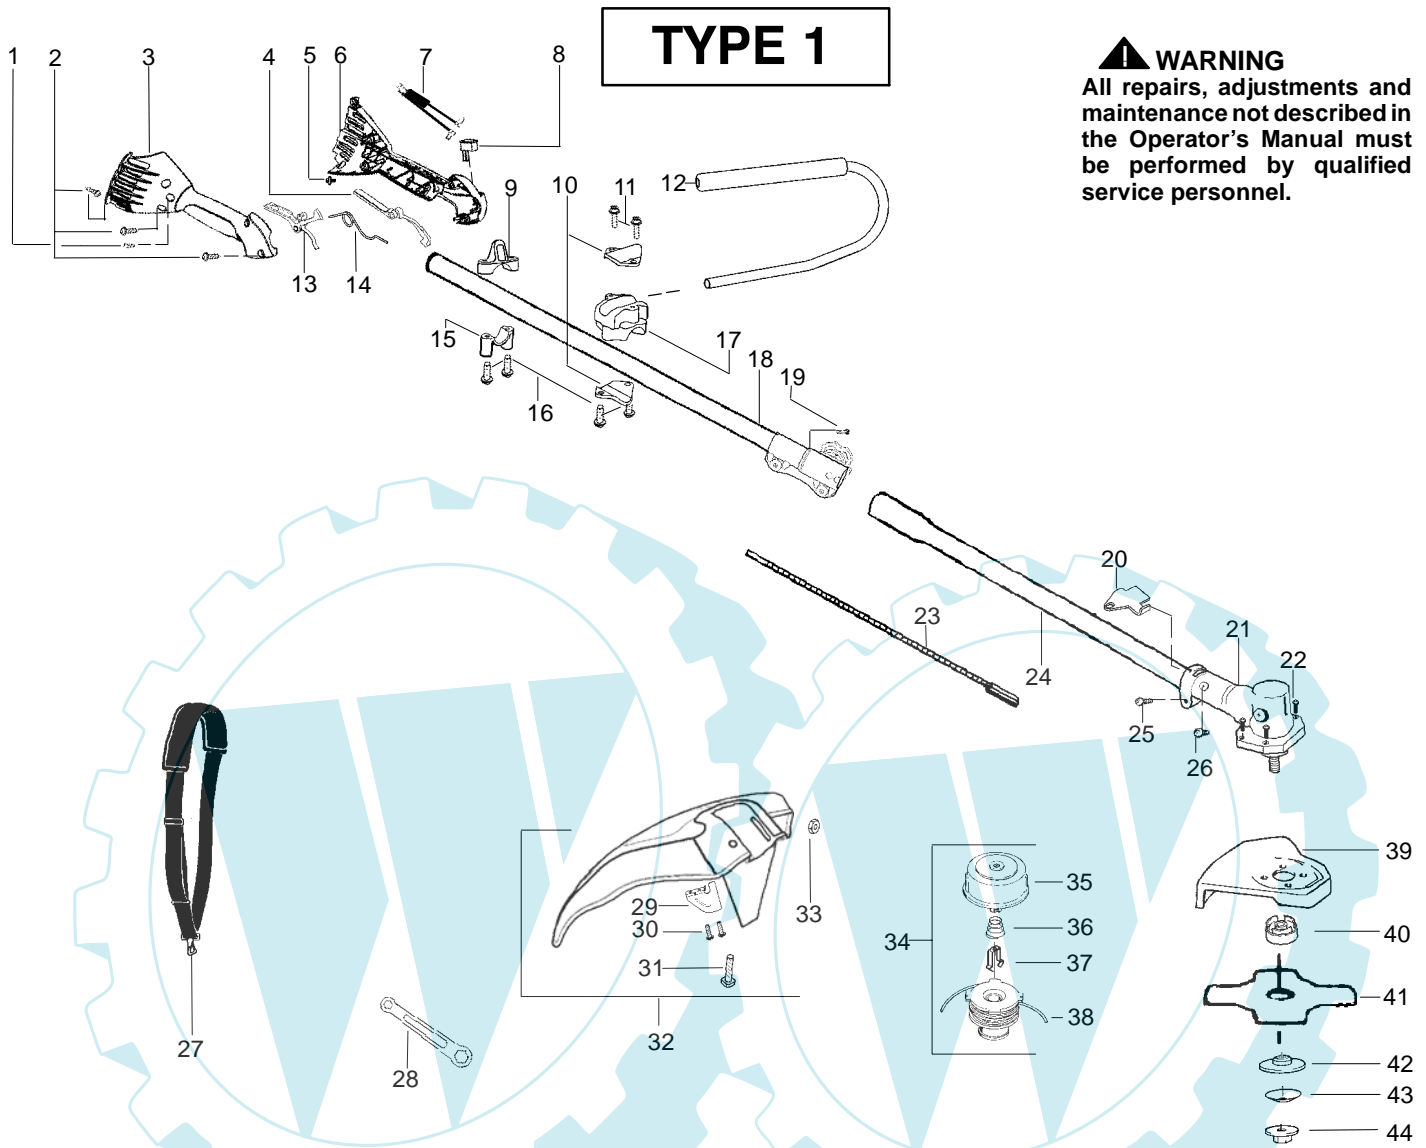

WARNING
All repairs, adjustments and maintenance not described in the Operator's Manual must be performed by qualified service personnel.

Ref.	Part No.	Description	Ref.	Part No.	Description	Ref.	Part No.	Description
1.	530015805	Screw-alignment	19.	530016344	Screw	37.	530401957	Retainer-Spool
2.	530015886	Screw	20.	530057554	Bracket-Shield	38.	530056500	Assy-Wound Spool
3.	545018902	Hsg.-Throttle-right	21.	530096100	Gearbox	39.	530071947	Kit-Metal Shield
4.	545017601	Lockout-Throttle	22.	530016312	Screw	40.	530095815	Dust cup
5.	530016326	Screw-Cable Ret.	23.	530096218	Shaft-Flex (lower)	41.	545025801	Assy.-Weed Blade
6.	545018702	Hsg.-Throttle-left	24.	530071948	Assy-Lower Shaft	42.	530095816	Washer
7.	530058843	Assy-Wire	25.	530016014	Screw	43.	530016240	Washer-Belleville
8.	530069572	Kit-Switch	26.	530016224	Screw	44.	530015793	Nut-Flange
9.	530057986	Clamp-Harness(upper)	27.	530092085	Shoulder Strap	Not Shown		
10.	530058563	Clamp-Bracket	28.	530056401	Wrench	---		Operator Manual
11.	530015886	Screw	29.	530052286	Limiters-Line	530166207		(Euro)
12.	530071954	Kit-Handlebar	30.	530015814	Screw	530166208		(Scan)
13.	545017701	Trigger-Throttle	31.	530015820	Bolt	530166206		(Euro II)
14.	530016473	Spring-lockout	32.	545026701	Kit-Shield Assy.	530166209		(Euro III)
15.	530057987	Clamp-Harness(lower)	33.	530015197	Nut	530166210		(Euro IV)
16.	530015940	Screw	34.	530056498	Assy-Cutting Head	530166211		(Euro V)
17.	545024501	Clamp-Handlebar			(Incl. 35,36,37,38)	530166212		(Turkish)
18.	545024801	Kit-Upper Shaft	35.	530095772	Assy-Hub/Arbor	530150377		Decal-Shaft Warning
		(Incl. Flex, clamp & 19)	36.	530053241	Spring-Return	530056335		Decal-Blade Direction
						530031159		Wrench-Hex 5/32"
						530150313		Decal-Warning
						502035505		Guard-Transport