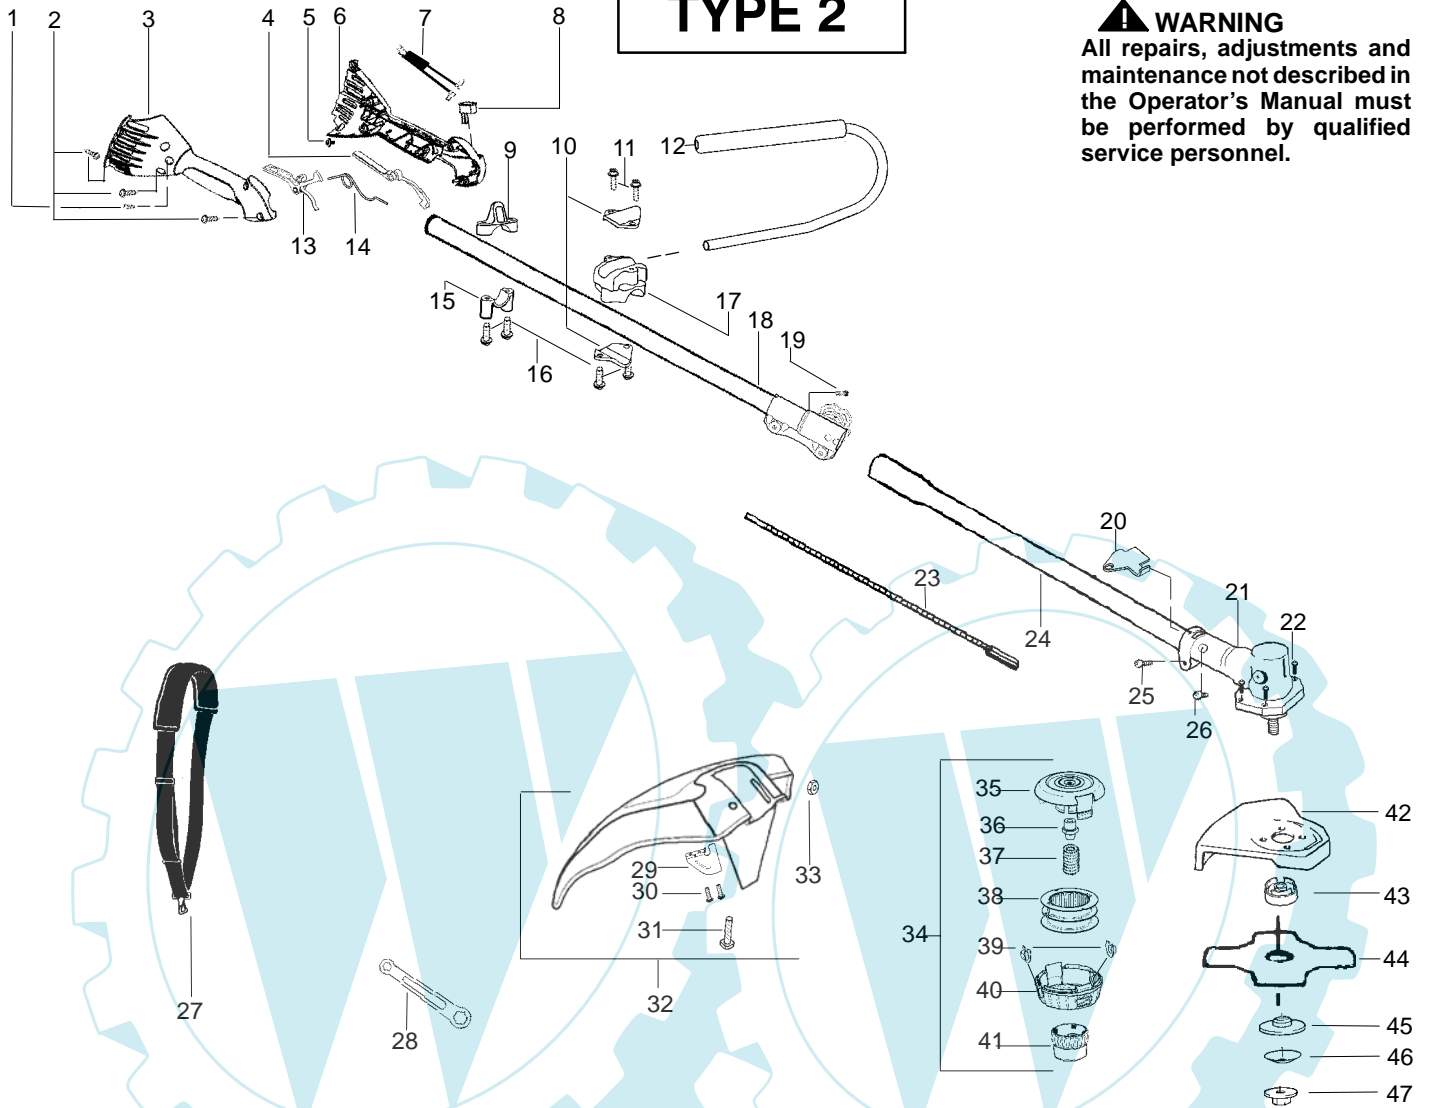

PARTS LIST NO. 530165375		Flymo PARTS LIST Electrolux	MODEL(s) XLT3000 & XLT3000+	
DATE 9/27/07	Replaces 530165375 - 12/15/06		Note: Illustration may differ from actual model due to design changes	PAGE NO. 2

TYPE 2

⚠ WARNING
All repairs, adjustments and maintenance not described in the Operator's Manual must be performed by qualified service personnel.

Ref.	Part No.	Description	Ref.	Part No.	Description	Ref.	Part No.	Description
1	530015805	Screw-alignment	21.	530096100	Gearbox	41.	537419601	Knob
2	530015886	Screw	22.	530016312	Screw	42.	530071947	Kit-Metal Shield
3	545018902	Hsg.-Throttle-right	23.	530096218	Shaft-Flex (lower)	43.	530095815	Dust cup
4	545017601	Lockout-Throttle	24.	530071948	Kit-Lower Shaft	44.	530055892	Assy.-Weed Blade
5	530016326	Screw-Cable Ret.	25.	530016014	Screw	45.	530095816	Washer
6	545018702	Hsg.-Throttle-left	26.	530015775	Screw	46.	530016240	Washer-Belleville
7	530058843	Assy-Wire	27.	530092085	Shoulder Strap	47.	530015793	Nut-Flange
8	530069572	Kit-Switch	28.	530056401	Wrench	Not Shown		
9	530057986	Clamp-Harness(upper)	29.	530052286	Limiters-Line	---		Operator Manual
10	530058563	Clamp-Bracket	30.	530015814	Screw	545123402		(Euro 1)
11	530015886	Screw	31.	530015820	Bolt	545123401		(Scan)
12	530071954	Kit-Handlebar (incl. grip, cap, decal)	32.	545026701	Kit-Shield Assy. (incl. 28,29,30,31,33)	545123403		(Euro 2)
13	545017701	Trigger-Throttle	33.	530015197	Nut	545117599		(Euro 3)
14	530016473	Spring-lockout	34.	537419202	Assy-Head (Incl. 35 36,37,38,39,40,41)	545117598		(Euro 4)
15	530057987	Clamp-Harness(lower)	35.	537419302	Housing	545117597		(Euro 5)
16	530015940	Screw	36.	537419801	Adapter	545117596		(Turkish)
17	545024501	Clamp-Handlebar	37.	537338801	Spring	545075701		Decal-Shaft Warning
18	545024801	Kit-Upper Shaft (Incl. Flex, clamp & 19)	38.	530096328	Wound spool	530056335		Decal-Blade Direction
19	530016344	Screw	39.	537419701	Eyelet	530031159		Wrench-Hex 5/32"
20	530057554	Bracket-Shield	40.	537419401	Cover	530150313		Decal-Warning (upper)
						502035505		Guard-Transport

↗ = NEW PART NUMBER FOR THIS IPL

★ = REFER TO THE SERVICE REFERENCE INDICATED FOR MORE INFORMATION. (LOCATED AT END OF IPL)