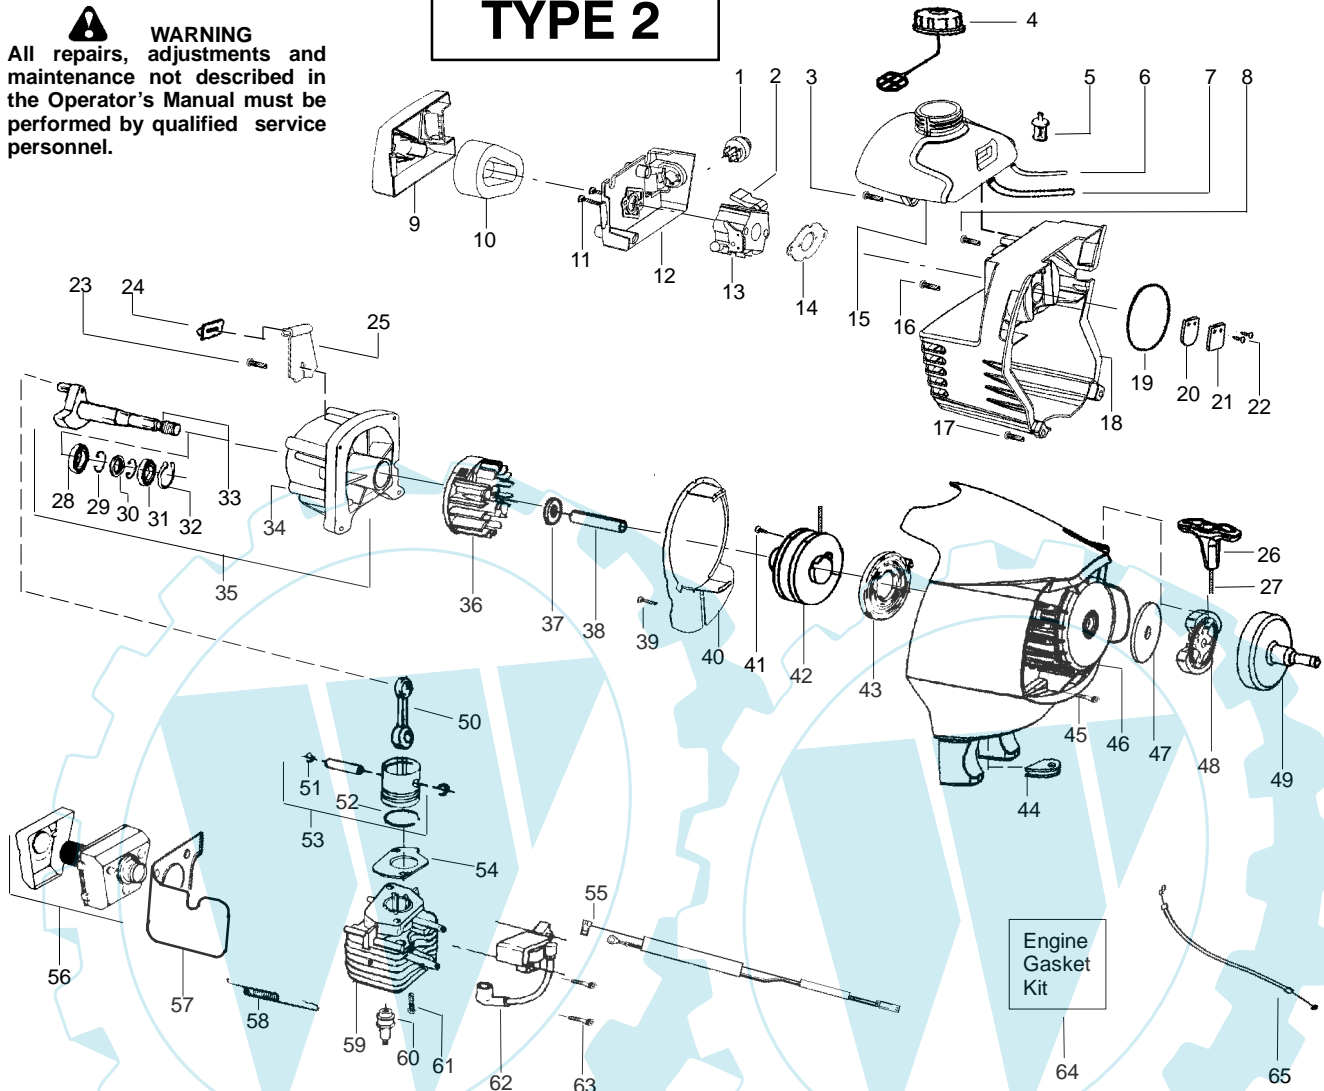

PARTS LIST NO. 530165375		Flymo PARTS LIST Electrolux	MODEL(s) XLT3000 & XLT3000+	
DATE 9/27/07	Replaces 530165375 - 12/15/06		Note: Illustration may differ from actual model due to design changes	PAGE NO. 4

WARNING
All repairs, adjustments and maintenance not described in the Operator's Manual must be performed by qualified service personnel.

TYPE 2

Ref.	Part No.	Description	Ref.	Part No.	Description	Ref.	Part No.	Description
1.	530047721	Bulb-Purge	24.	530055492	Isolator-Tank	48.	530055122	Assy-Clutch
2.	530071717	Kit-Choke Lever	25.	530054941	Ret.-Tank	49.	530150247	Assy-Drum w/adptr
3.	530015843	Screw-tank	26.	530058742	Handle-Starter	50.	530010960	Assy-Conn. Rod
4.	530057736	Cap-Fuel w/ret.	27.	530071325	Kit-Rope	51.	530015162	Ret.-Piston pin
5.	530095646	Assy-Fuel pickup	28.	530032103	Bearing-Inner	52.	530012594	Ring-Piston
6.	530069247	Kit-Carb/Purge fuel line	29.	530015787	Retainer	53.	530071998	Kit-Piston (Incl. 51,52)
7.	530069216	Kit-Tank/Purge fuel line	30.	530019158	Seal	54.	530071401	Gasket-Cylinder(kit)
8.	530015775	Screw	31.	530032102	Bearing-Outer	55.	530058846	Assy-Leadwire
9.	530150088	Cover-Air box	32.	530015789	Ret.-Crankshaft	56.	530069310	Kit-Muffler
10.	530054946	Filter-Air	33.	530028807	Assy-Crankshaft	57.	530058957	Shield
11.	530015849	Screw-Carb.	34.	530012514	Assy-Crankcase (Incl. 28,29,30,31)	58.	530036409	Spring-Muffler
12.	530150080	Box-Air	35.	530071685	Assy-C'case/C'shaft (Incl. 32,33,34)	59.	530012488	Cylinder
13.	530071637	Assy-Carb(WT628)	36.	530055125	Assy-Flywheel	60.	952030249	Plug-Spark(RCJ-6Y)
(Note: Repair kits are not available for this carburetor)			37.	530016030	Washer	61.	530001624	Bolt-Cyl. 1/4"-20
14.	530071401	Gasket-Carb.(kit)	38.	530055620	Spacer	62.	530035505	Module-Ignition
15.	530150092	Assy-Fuel Tank	39.	530015775	Screw-Baffle	63.	530016357	Screw-Module
16.	530015771	Screw-Crankcase	40.	530054939	Plate-Baffle	64.	530071401	Kit-Gasket (Incl. 14,19, 54)
17.	530015952	Screw-Shroud	41.	530016391	Screw-Rope	65.	545026801	Assy-Throttle cable
18.	530150089	Shroud w/heat shield	42.	530071399	Kit-Pulley(incl.41)			
19.	530071401	O-ring-Shroud (kit)	43.	530042086	Spring-Starter			
20.	530027593	Valve-Reed	44.	530019182	Grommet			
21.	530054596	Stop-Reed	45.	530015810	Screw-F/hsg.			
22.	530016064	Screw-Reed stop	46.	545020003	Assy.-Fan Housing			
23.	530015875	Screw-Retainer	47.	530094189	Washer-Clutch			

✓ = NEW PART NUMBER FOR THIS IPL   * = REFER TO THE SERVICE REFERENCE INDICATED FOR MORE INFORMATION. (LOCATED AT END OF IPL)